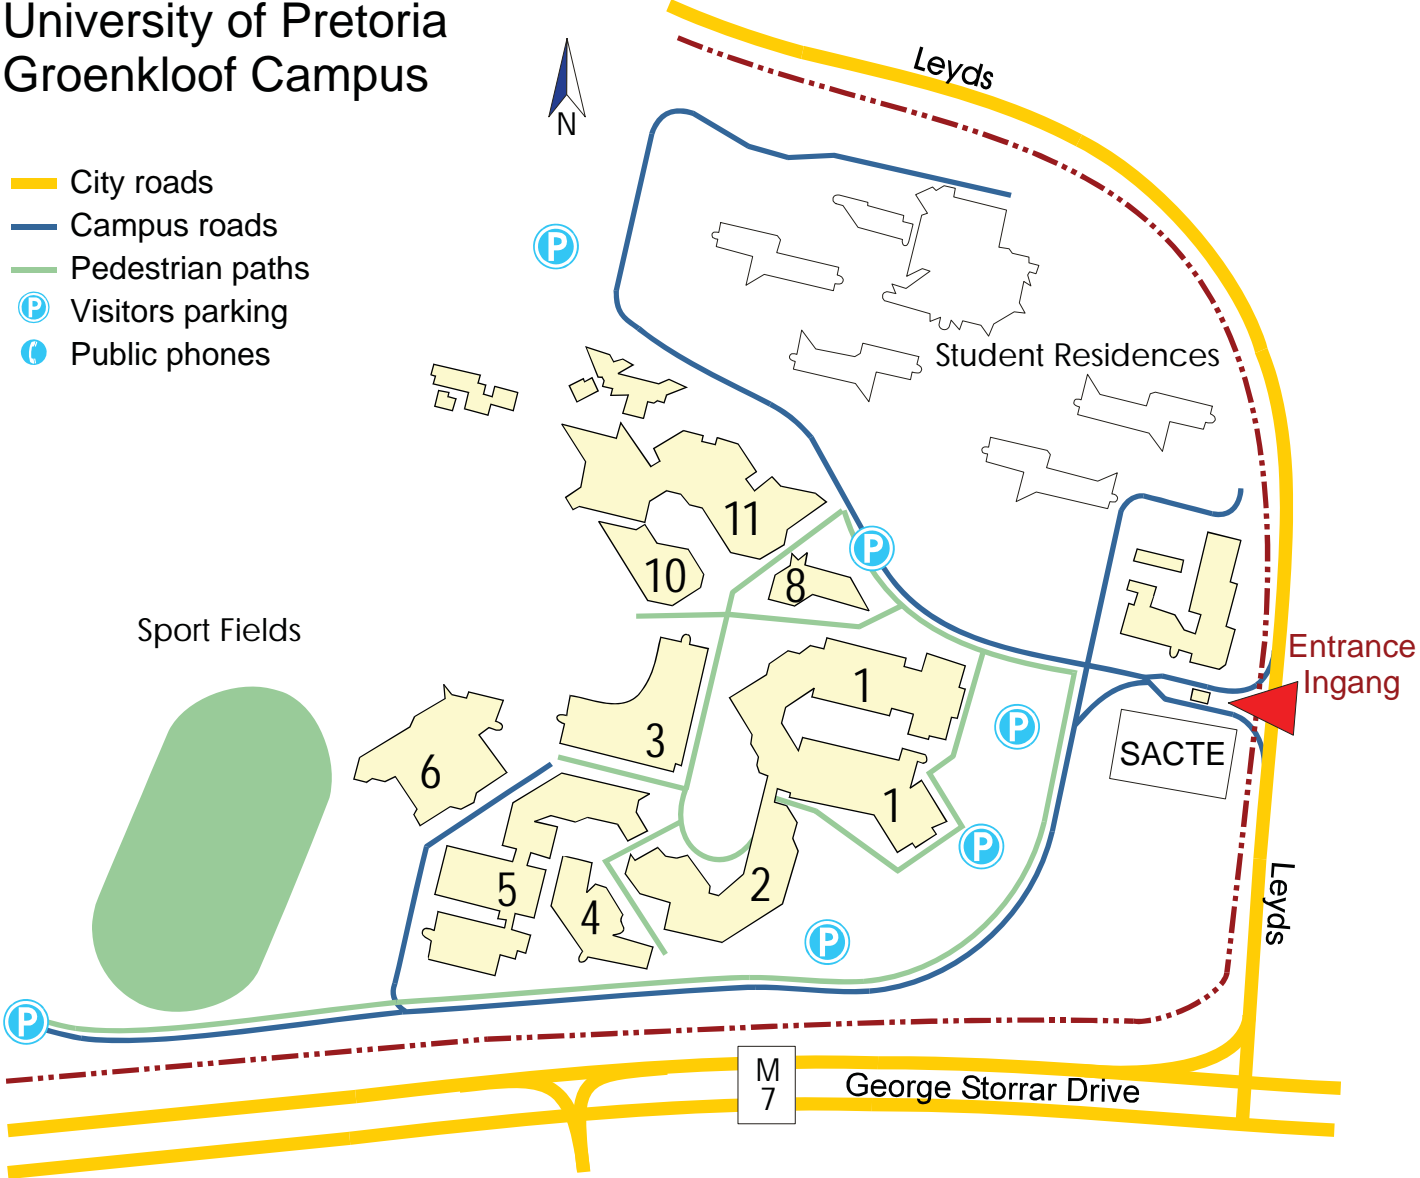

University of Pretoria Groenkloof Campus

-  City roads
-  Campus roads
-  Pedestrian paths
-  Visitors parking
-  Public phones

1	Aldoel building - Lecture halls (3)	Aldoel gebou (3)	1
2	Lecture halls	Lesingsale	2
3	Media Centre / Library (7)	Mediasentrum - Biblioteek (7)	3
4	Natural Sciences (4)	Natuurwetenskappe (4)	4
5	Technika (5)	Technika (5)	5
6	Sport Centre (6)	Sportsentrum (6)	6
8	Administration (11)	Administrasie (11)	8
10	Cafeteria (8)	Kafeteria (8)	10
11	Normaal Hall and Auditorium (10)	Normaalsaal en Ouditorium (10)	11
15	SACTE (15)	SACTE (15)	15
16	Technical Services (1)	Tegniese Dienste (1)	16

The number in brackets refers to the building number on the printed campus map.

University of Pretoria Groenkloof Campus

- City roads
- Campus roads
- Pedestrian paths
- Visitors parking
- Public phones

Directions to the UP Groenkloof Campus:

Tel: +27 (0)12 420 3111

GPS Co-ordinates: S25° 46' 10" E28° 12' 34"

Directions from UP main gate

Take Lynnwood Road in an easterly direction. Turn right into Jan Shoba Street (Duncan Street). Go around the Brooklyn Circle continuing into Middle Street. This becomes George Storrar Drive. Turn right into Leyds Street. The entrance to the campus is on your left.

Directions from Johannesburg/OR Tambo International Airport

From the N1 freeway, take the Lynnwood Road offramp in a westerly direction. Turn left into Jan Shoba Street (Duncan Street). Go around the Brooklyn Circle continuing into Middle Street. This becomes George Storrar Drive. Turn right into Leyds Street. The entrance to the campus is on your left.