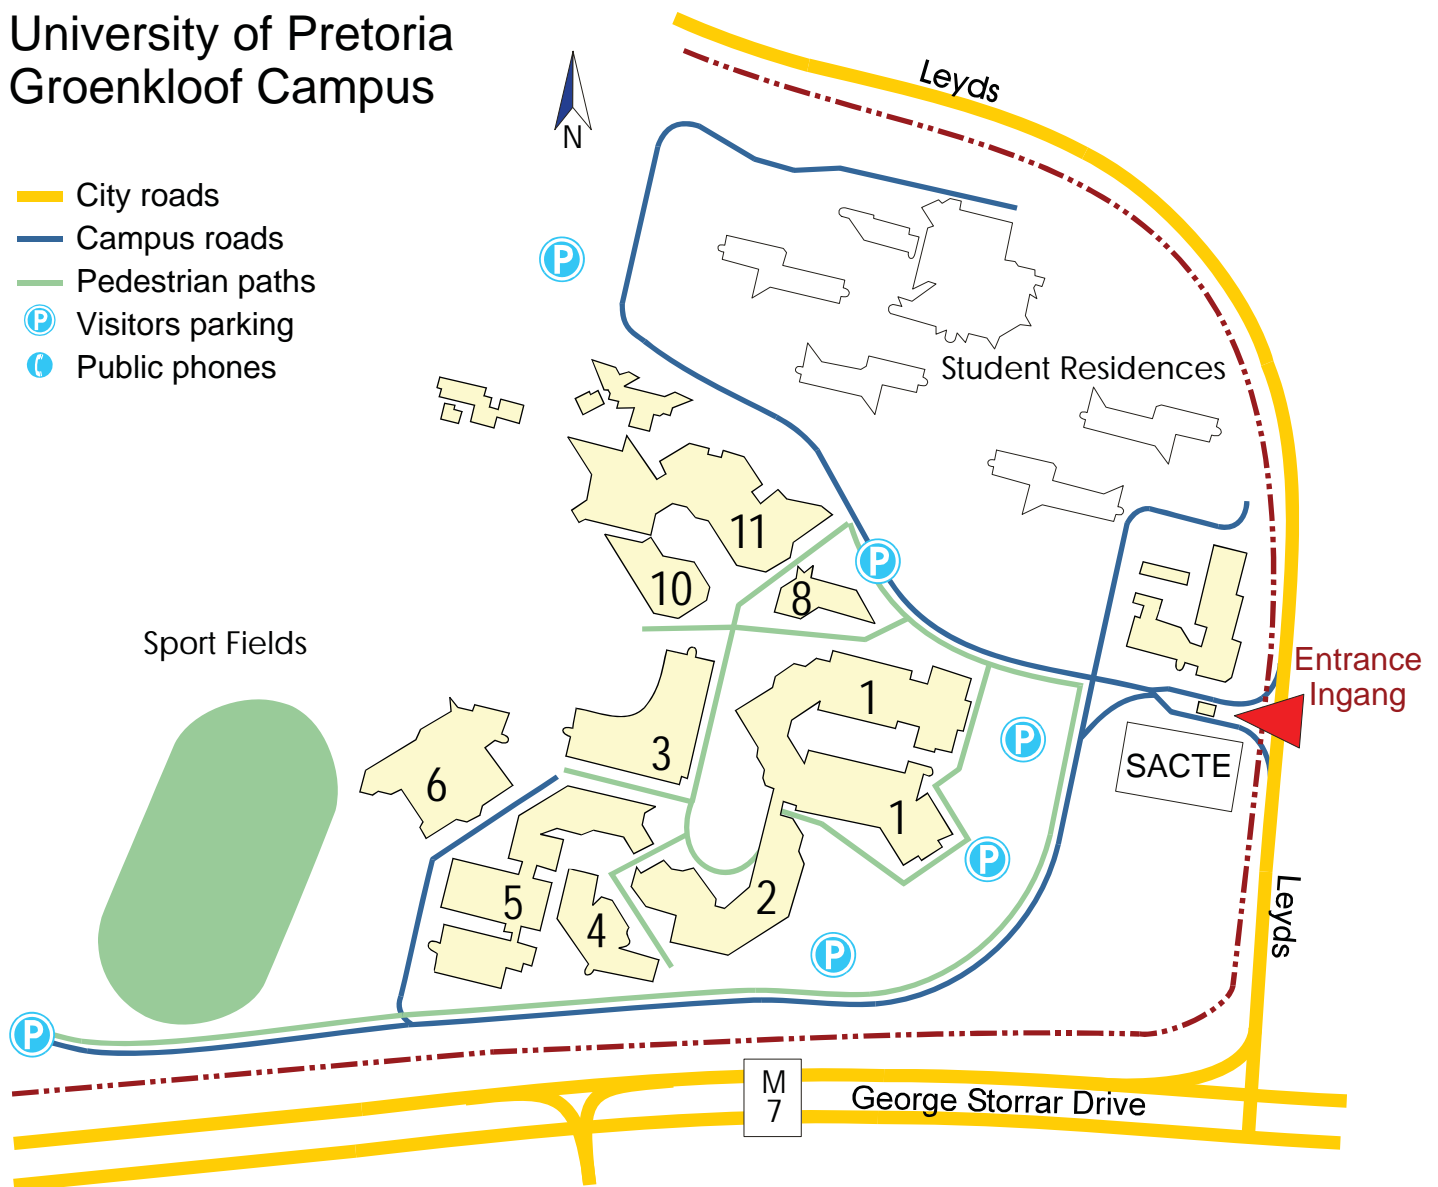

University of Pretoria Groenkloof Campus

-  City roads
-  Campus roads
-  Pedestrian paths
-  Visitors parking
-  Public phones

1	Aldoel building - Lecture halls (3)	Aldoel gebou (3)	1
2	Lecture halls	Lesingsale	2
3	Media Centre / Library (7)	Mediasentrum - Biblioteek (7)	3
4	Natural Sciences (4)	Natuurwetenskappe (4)	4
5	Technika (5)	Technika (5)	5
6	Sport Centre (6)	Sportsentrum (6)	6
8	Administration (11)	Administrasie (11)	8
10	Cafeteria (8)	Kafeteria (8)	10
11	Normaal Hall and Auditorium (10)	Normaalsaal en Ouditorium (10)	11
15	SACTE (15)	SACTE (15)	15
16	Technical Services (1)	Tegniese Dienste (1)	16

The number in brackets refers to the building number on the printed campus map.

University of Pretoria Groenkloof Campus

- City roads
- Campus roads
- Pedestrian paths
- Visitors parking
- Public phones

Directions to the UP Groenkloof Campus:

Tel: +27 (0)12 420 3111

GPS Co-ordinates: S25° 46' 10" E28° 12' 34"

Directions from UP main gate

Take Lynnwood Road in an easterly direction. Turn right into Jan Shoba Street (Duncan Street). Go around the Brooklyn Circle continuing into Middle Street. This becomes George Storrar Drive. Turn right into Leyds Street. The entrance to the campus is on your left.

Directions from Johannesburg/OR Tambo International Airport

From the N1 freeway, take the Lynnwood Road offramp in a westerly direction. Turn left into Jan Shoba Street (Duncan Street). Go around the Brooklyn Circle continuing into Middle Street. This becomes George Storrar Drive. Turn right into Leyds Street. The entrance to the campus is on your left.